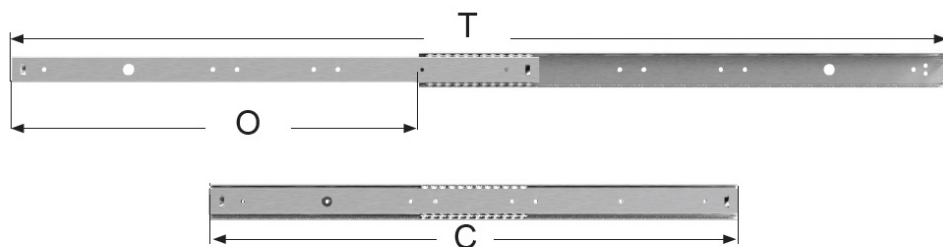

PRODUCT SHEET

Description:

Table "Front Slide" SS-304, 700mm Closed, Opening 548mm, H:48 mm, All Profiles SS304, Load Capacity: 90kg

Item number:

24.02.149-0

Units	Box	Carton	HS Code	Barcode
Pcs.	1	320	8302420090	
5704866500296				

In mm	Model Front Slide »SS-304« Stainless Steel - 304	
Opening (O)	548	560
Closed Length (C)	700	750
Total Length (T)	1248	1310
Slide Width (A)	14	14
Slide Height (B)	48	48
Load Capacity	90 kg.	90 kg.
Item No.:	24.02.149	24.02.150