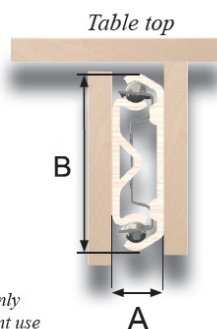

PRODUCT SHEET

Description:

Table "Front Slide" SS-304, 700mm Closed, Opening 548mm, H:48 mm, All Profiles SS304, Load Capacity: 90kg

Item number:

24.02.149-0

Units	Box	Carton	HS Code	Barcode
Pcs.	1	320	8302420090	
5704866500296				

In mm	Model Front Slide »SS-304« Stainless Steel - 304	
Opening (O)	548	560
Closed Length (C)	700	750
Total Length (T)	1248	1310
Slide Width (A)	14	14
Slide Height (B)	48	48
Load Capacity	90 kg.	90 kg.
Item No.:	24.02.149	24.02.150